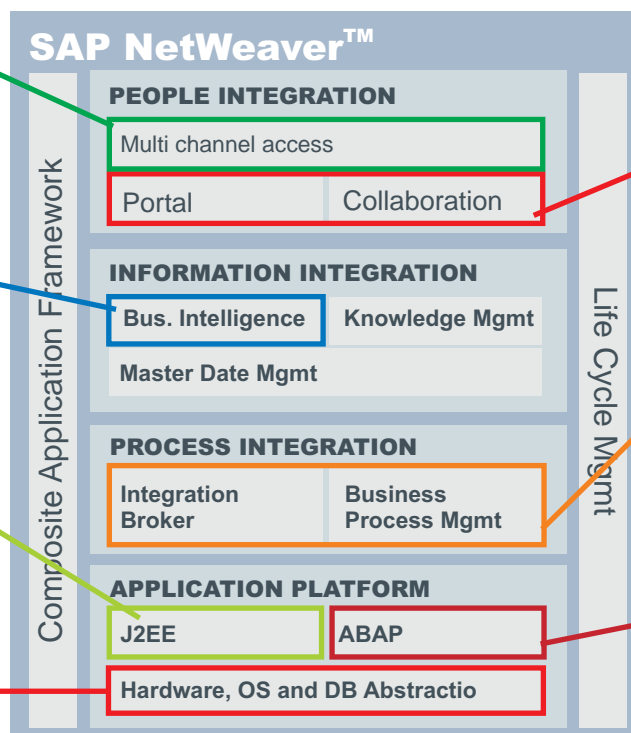

- SAP EP Implementation
- Java WebDynpro
- CAF GP
- Visual Composer
- SAP BW Integration

- SAP and nonSAP Integration
- Migration from Other EAI
- SAP XI Landscape Creation & Transport

- RICEF Development
- BSP, ABAP WebDynpro
- SAP Workflow
- ALE/IDOC Integration
- eCATT. LSMW.
- SAPscript/SmartForms
- Upgrade